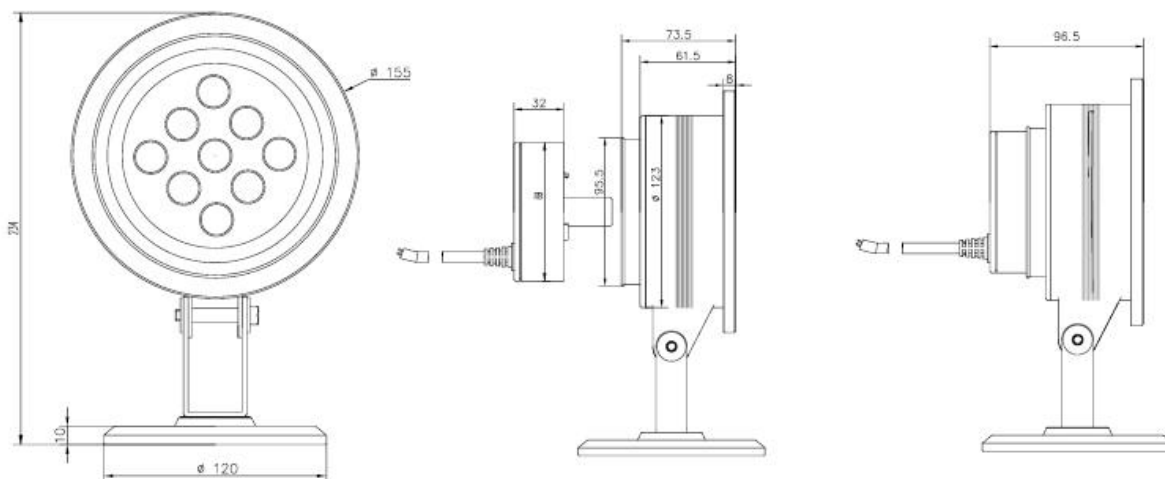

Underwater Lights

Aclimex-LED
Business & Market Development

IP68

Specifications

LED Brand	CREE SEOUL
Ambient Humidity	10%-90%
Ambient Temperature	-20~50°
Driver	Induction
Housing Materials	Stainless steel 316L
Embedded Parts Material	Stainless steel 316L
Power Cord Specification	2*0.75mm ² silicone line

Item No.	Light souarth	Color temperature	Degree (°)	Rated Power (W)	Luminous flux (lm)	Input voltage (V)	Frequency (Hz)
SZ12	9*1W	3000K/6000K /RGB	25° 40° 60°	12W	900/1050/ /(1m)	DC 24V AC 200-240V	50-60 (Hz)
SZ18	9*2W	3000K/6000K /RGB	25° 40° 60°	18W	1400/1530/ /(1m)	DC 24V AC 200-240V	50-60 (Hz)