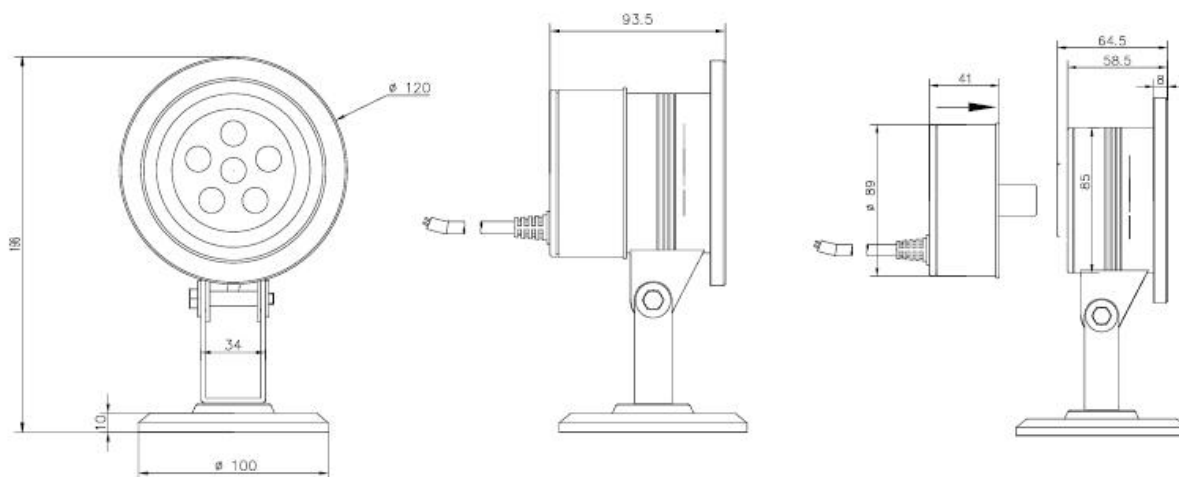

Underwater Lights

Aclimex-LED
Business & Market Development

IP68

Specifications

LED Brand	CREE SEOUL
Ambient Humidity	10%-90%
Ambient Temperature	-20~50°
Driver	Induction
Housing Materials	Stainless steel 316L
Embedded Parts Material	Stainless steel 316L
Power Cord Specification	2*0.75mm ² silicone line

Item No.	Light souarth	Color temperature	Degree (°)	Rated Power(W)	Luminous flux(lm)	Input voltage(V)	Frequency (Hz)
SZ06	6*1W	3000K/6000K /RGB	25° 40° 60°	6W	480/540/ / (1m)	DC 24V AC 200-240V	50-60 (Hz)
SZ09	6*2W	3000K/6000K /RGB	25° 40° 60°	9W	700/770/ / (1m)	DC 24V AC 200-240V	50-60 (Hz)