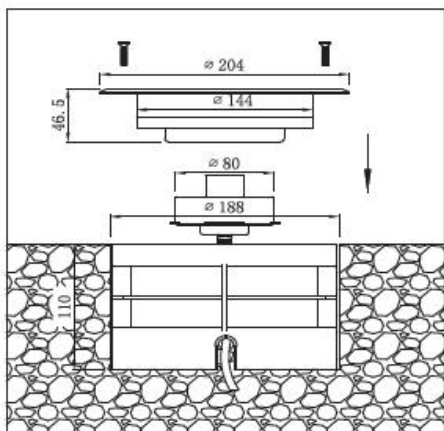

LED Underground Lights

IP67

Aclimex-LED
Business & Market Development

Specifications

LED Brand	CREE SEOUL
Ambient Humidity	10%~90%
Ambient Temperature	-20° ~ 50°
Driver	Induction
Housing Materials	Stainless steel
Embedded Parts Material	ABS
Power Cord Specification	2*0.75mm ² silicone line

Item No.	Light souarth	Color temperature	Degree (°)	Rated Power (W)	Luminous flux (lm)	Input voltage (V)	Frequency (Hz)
BDY195	9*1W~3W	3000K/6000K /RGB	25° 40° 60°	9W	750/810/ / (lm)	AC200~240V	50-60 (Hz)
BDY230	12*1W~3W	3000K/6000K /RGB	25° 40° 60°	18W	1400/1530/ / (lm)	AC200~240V	50-60 (Hz)