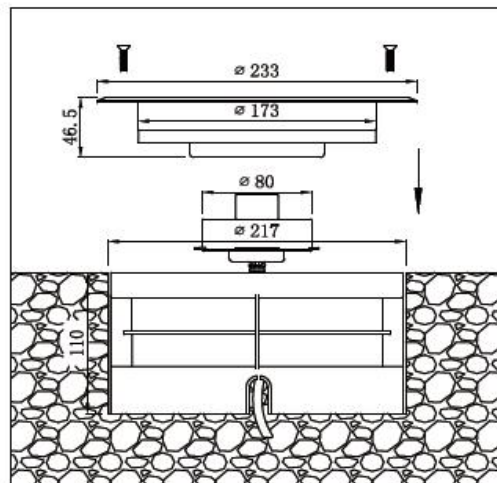

LED Underground Lights

IP67

Aclimex-LED
Business & Market Development

Specifications

LED Brand	CREE SEOUL
Ambient Humidity	10%~90%
Ambient Temperature	-20° ~ 50°
Driver	Induction
Housing Materials	Stainless steel
Embedded Parts Material	ABS
Power Cord Specification	2*0.75mm ² silicone line

Item No.	Light souarth	Color temperature	Degree (°)	Rated Power (W)	Luminous flux (lm)	Input voltage (V)	Frequency (Hz)
BDY195	9*1W~3W	3000K/6000K /RGB	25° 40° 60°	9W	750/810/ / (lm)	AC200~240V	50-60 (Hz)
BDY230	12*1W~3W	3000K/6000K /RGB	25° 40° 60°	18W	1400/1530/ / (lm)	AC200~240V	50-60 (Hz)