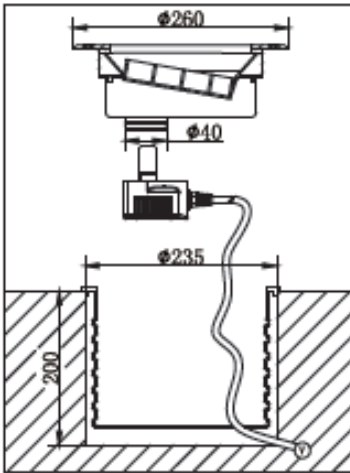

LED Underground Lights

Aclimex-LED
Business & Market Development

IP66

Specifications

LED Brand	CREE
Ambient Humidity	10%~90%
Ambient Temperature	-20° ~45°
Driver	Induction
Housing Materials	Stainless steel
Embedded Parts Material	Aluminum
Power Cord Specification	2*0.75mm ² silicone line

Item No.	Light source	Color temperature	Degree (°)	Rated Power (W)	Luminous flux (lm)	Input voltage (V)	Frequency (Hz)
BDY260-1	12*1~3W	3000K/6000K /RGB	30° 45° 60°	12W	900/1020/ / (1m)	AC200~240V	50-60 (Hz)
BDY260 2	12*1~3W	3000K/6000K /RGB	30° 45° 60°	20W	1550/1700/ / (1m)	AC200~240V	50 60 (Hz)