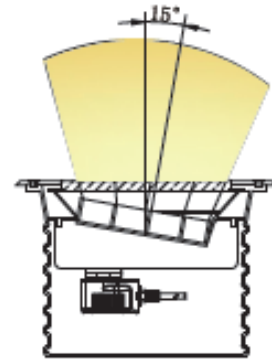

LED Underground Lights

Aclimex-LED
Business & Market Development

IP66

Specifications

LED Brand	CREE
Ambient Humidity	10%~90%
Ambient Temperature	-20° ~45°
Driver	Induction
Housing Materials	Stainless steel
Embedded Parts Material	Aluminum
Power Cord Specification	2*0.75mm ² silicone line