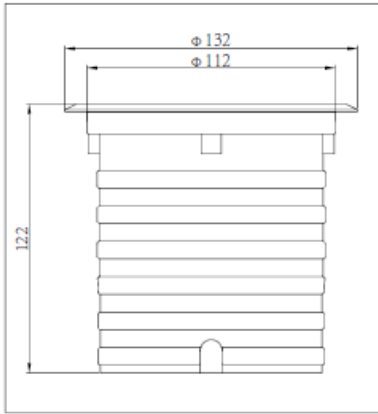

Underwater Lights

Aclimex-LED
Business & Market Development

IP68

Specifications

LED Brand	CREE SEOUL
Ambient Humidity	10%~90%
Ambient Temperature	-20°~50°
Driver	Induction
Housing Materials	Stainless steel 316
Embedded Parts Material	Plastics (ABS)
Power Cord Specification	2*0.75mm ² silicone line