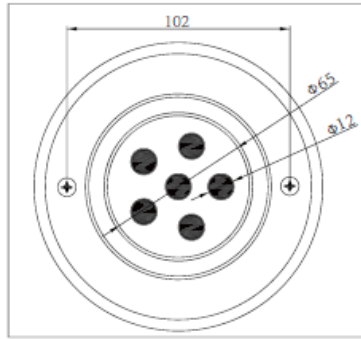

Underwater Lights

Aclimex-LED
Business & Market Development

IP68

Specifications

LED Brand	CREE SEOUL
Ambient Humidity	10%~90%
Ambient Temperature	-20°~50°
Driver	Induction
Housing Materials	Stainless steel 316
Embedded Parts Material	Plastics (ABS)
Power Cord Specification	2*0.75mm ² silicone line

Iten No.	Light sourth	Color temperature	Degree (°)	Rated Power (W)	Luminous flux (lm)	Input voltage (V)	Frequency (Hz)
SY06-1	6*1W	3000K/6000K /RGB	25° 40° 60°	6W	480/540/ / (1m)	DC 24V AC 200~240V	50~60 (Hz)
SY06-2	6*2W	3000K/6000K /RGB	25° 40° 60°	9W	700/770/ / (1m)	DC 24V AC 220~240V	50~60 (Hz)