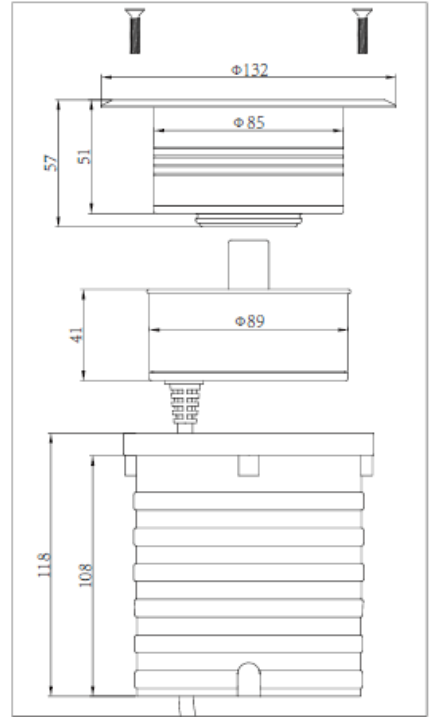

Underwater Lights

Aclimex-LED
Business & Market Development

IP68

Specifications

LED Brand	CREE SEOUL
Ambient Humidity	10%~90%
Ambient Temperature	-20°~50°
Driver	Induction
Housing Materials	Stainless steel 316
Embedded Parts Material	Plastics (ABS)
Power Cord Specification	2*0.75mm ² silicone line