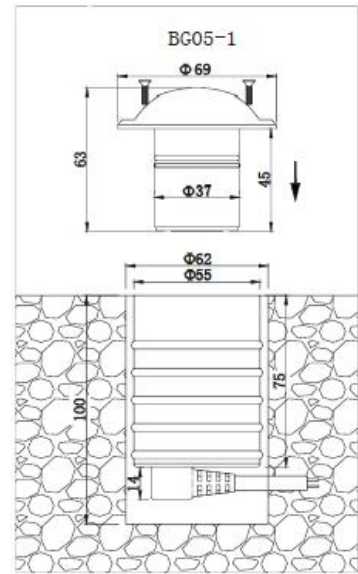

LED Underground Lights

Aclimex-LED
Business & Market Development

IP68

BG05 – 3W

Specifications

LED Brand	CREE SEOUL
Ambient Humidity	10%~90%
Ambient Temperature	-20°~50°
Driver	Induction
Housing Materials	Stainless steel
Embedded Parts Material	Nylon
Power Cord Specification	2*0.75mm ² silicone line

Item No.	Light souath	Color temperature	Degree (°)	Rated Power (W)	Luminous ix (lm)	input voltage(V)	Frequency (Hz)
BG05-1	1*3W	3000K/6000K /RGB	25° 40° 60°	3W	70/85/ / (1m)	AC 220V, DC 24V	50-60 (Hz)
BG05-2	1*3W	3000K/6000K /RGB	25° 40° 60°	3W	70/85/ / (1m)	AC 220V, DC 24V	50-60 (Hz)
BG05-5	1*3W	3000K/6000K /RGB	25° 40° 60°	3W	70/85/ / (1m)	AC 220V, DC 24V	50-60 (Hz)