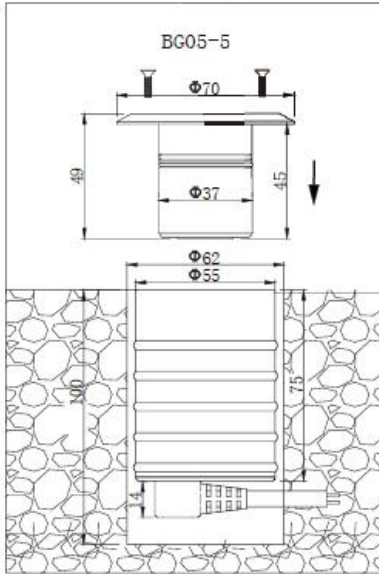

LED Underground Lights

Aclimex-LED
Business & Market Development

IP68

BG05 – 3W

Specifications

LED Brand	CREE SEOUL
Ambient Humidity	10%~90%
Ambient Temperature	-20°~50°
Driver	Induction
Housing Materials	Stainless steel
Embedded Parts Material	Nylon
Power Cord Specification	2*0.75mm ² silicone line

Item No.	Light souath	Color temperature	Degree (°)	Rated Power (W)	Luminous ix (lm)	input voltage(V)	Frequency (Hz)
BG05-1	1*3W	3000K/6000K /RGB	25° 40° 60°	3W	70/85/ / (1m)	AC 220V, DC 24V	50-60 (Hz)
BG05-2	1*3W	3000K/6000K /RGB	25° 40° 60°	3W	70/85/ / (1m)	AC 220V, DC 24V	50-60 (Hz)
BG05-5	1*3W	3000K/6000K /RGB	25° 40° 60°	3W	70/85/ / (1m)	AC 220V, DC 24V	50-60 (Hz)