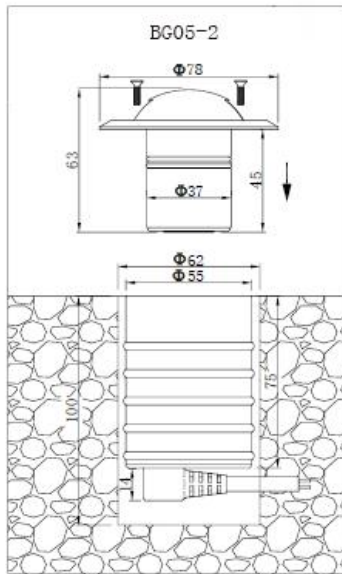

LED Underground Lights

Aclimex-LED
Business & Market Development

IP68

BG05 – 3W

Specifications

LED Brand	CREE SEOUL
Ambient Humidity	10%~90%
Ambient Temperature	-20°~50°
Driver	Induction
Housing Materials	Stainless steel
Embedded Parts Material	Nylon
Power Cord Specification	2*0.75mm ² silicone line

Item No.	Light souath	Color temperature	Degree (°)	Rated Power (W)	Luminous ix (lm)	input voltage(V)	Frequency (Hz)
BG05-1	1*3W	3000K/6000K /RGB	25° 40° 60°	3W	70/85/ / (1m)	AC 220V, DC 24V	50-60 (Hz)
BG05-2	1*3W	3000K/6000K /RGB	25° 40° 60°	3W	70/85/ / (1m)	AC 220V, DC 24V	50-60 (Hz)
BG05-5	1*3W	3000K/6000K /RGB	25° 40° 60°	3W	70/85/ / (1m)	AC 220V, DC 24V	50-60 (Hz)